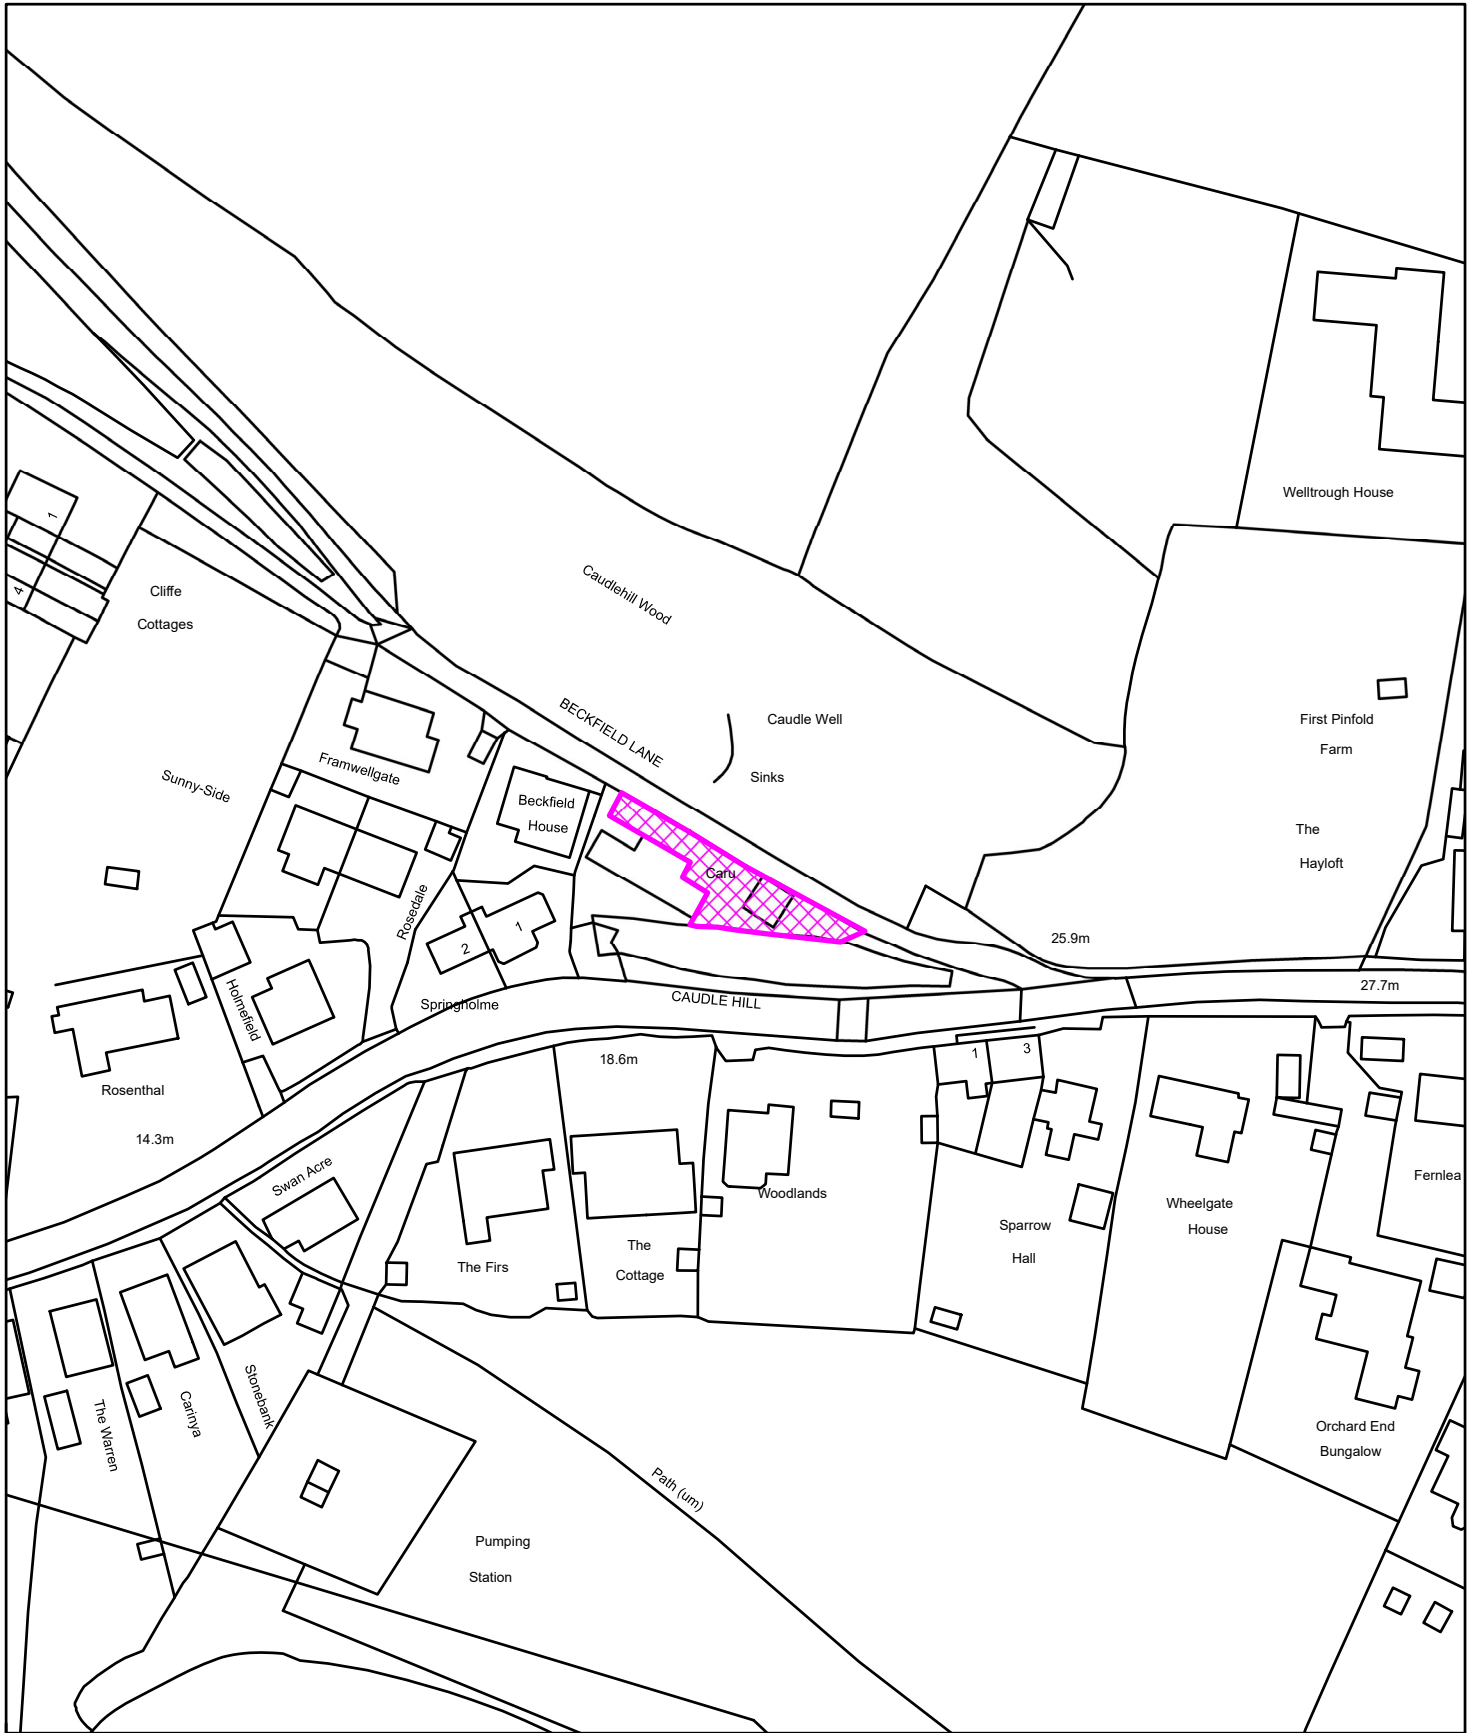

Caru, Beckfield Lane, Fairburn
2021/1501/FUL

Reproduced from the Ordnance Survey mapping with the permission of Her Majesty's Stationary Office. Unauthorised reproduction infringes Crown Copyright and may lead to prosecution or civil proceedings © Crown Copyright
Selby District Council Licence No. 100018656
This copy has been produced specifically for Planning and Building Control purposes only.
No further copies may be made.

1:1,250